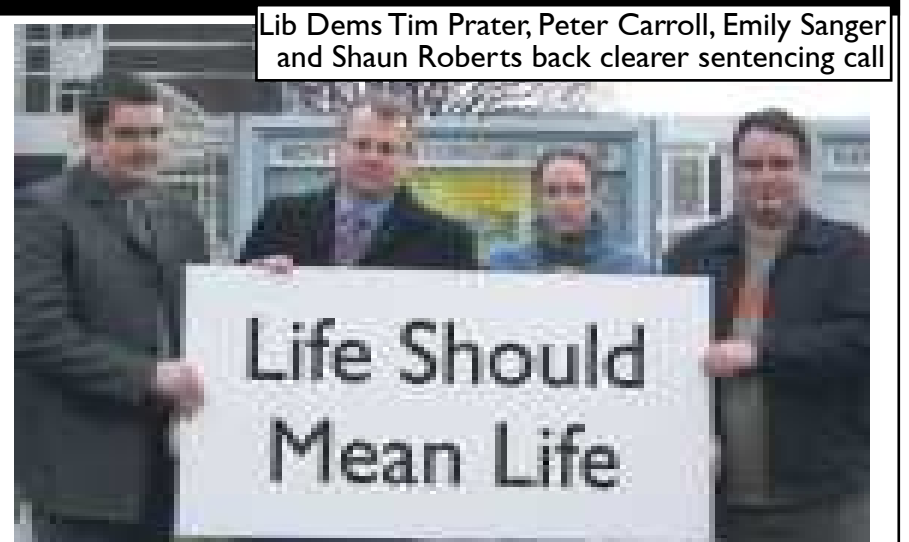

Safer Shepway Streets: Lib Dems Call for Life to Mean Life

The Lib Dems have unveiled new law and order policies, calling for "tough and transparent sentences".

The party would see the confusion around life sentences ended with the introduction of a life custody sentence where "life will mean life". Automatic early release would be scrapped under the proposals.

The proposals would amend the automatic discount for a guilty plea and non-custodial public punishment sentences for some non-violent criminals.

"Our proposals mean that sentences will do exactly what they say on the tin," said local Lib Dem **Darren Briddock**.

"This is a balanced package which would ensure the most dangerous criminals do their time in prison, whilst finding new ways to deal with lesser offenders."