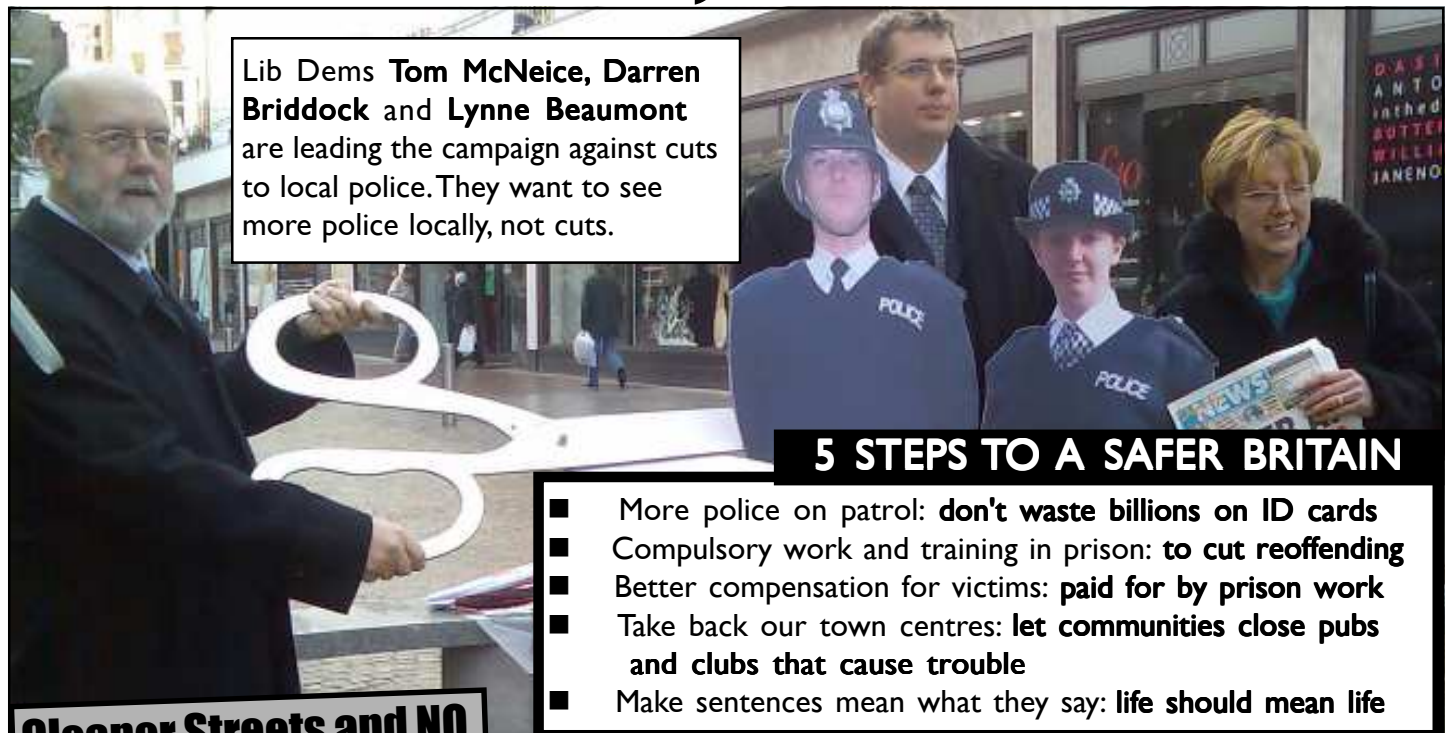

Let Flats Recycle Too!
Campaigner Gary Fuller calls for
recycling collection from flats

See over for more!

The Liberal Democrats have launched the "We Can Cut Crime" campaign, unveiling five steps to a safer Shepway and Britain.

In Shepway, the Liberal Democrats have collected hundreds of signatures against the removing of 35 police officers from South Kent.

Cut Crime, Not Police

Lib Dems **Tom McNeice, Darren Briddock** and **Lynne Beaumont** are leading the campaign against cuts to local police. They want to see more police locally, not cuts.